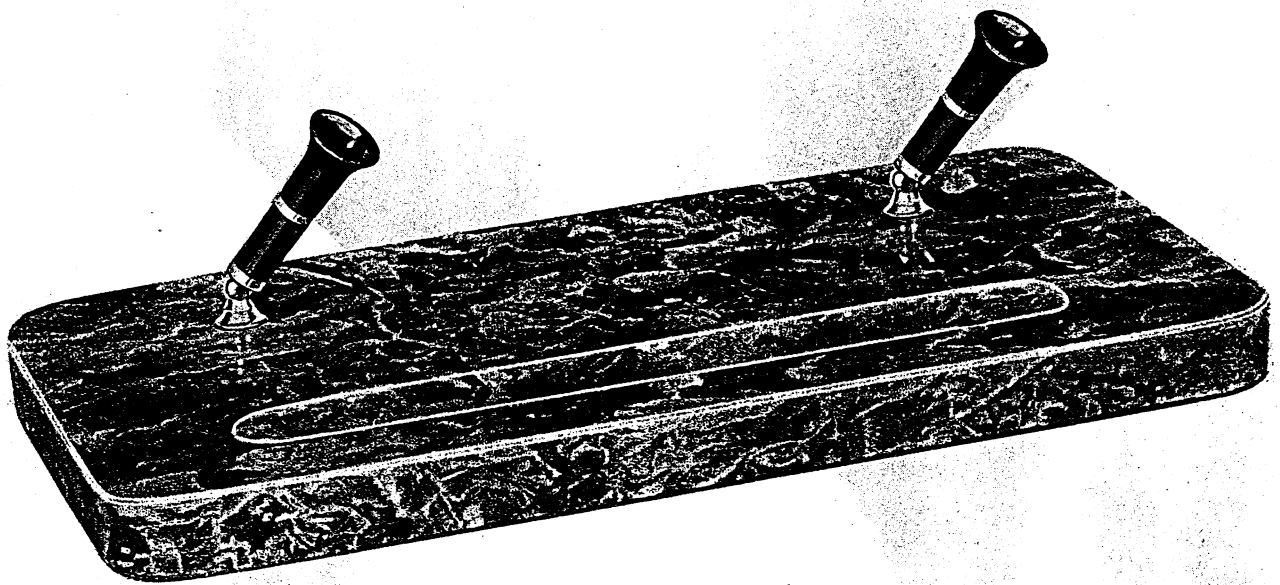

List \$7.75

Desk Stand No. 25

It is but natural that the world expects and receives, the highest quality, most beautiful, and most complete line of desk stands from Sheaffer, since Sheaffer originated the Desk Set idea. Sheaffer desk stands are fitted with the Universal ratchet lock socket, offering always the pen at the correct writing angle. The sockets are of black, unbreakable Radite or chromium plated, the fittings are gold filled and the bases are of unbreakable black Radite, black Carrara, and crystal clear glass, imported black and gold Italian marble and genuine green Brazilian onyx. Sheaffer desk stands are priced downward from \$500.00, in sizes, shapes and materials to appeal to the most discriminating.